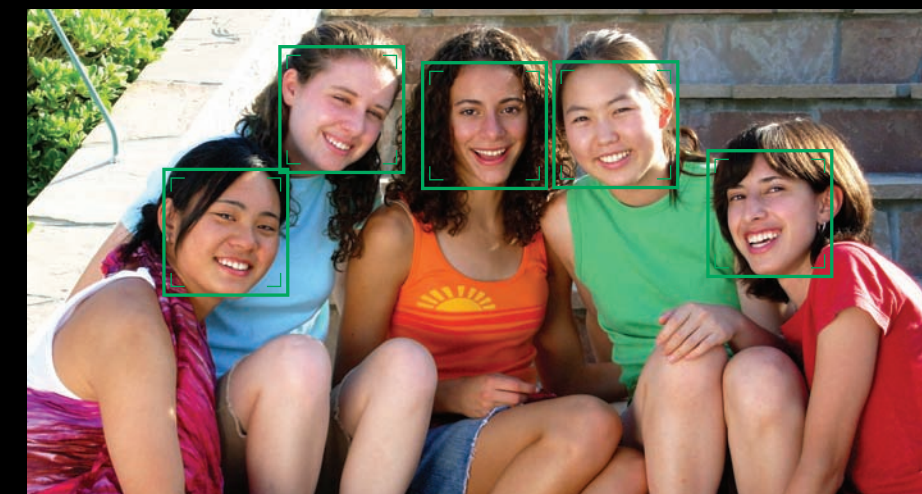

Freedom with wireless image transfer

Imagine this, you are out and about with you COOLPIX S52c and you stop in your favorite coffee shop that also happens to be a T-Mobile™ HotSpot™. You turn your camera on, set it to Wi-Fi mode and suddenly you are able to send pictures around the corner or around the world. Plus, with Nikon's web service my Picturetown, you can store images safely and securely with anytime access. Learn more at <http://mypicturetown.com>

## ISO 3200 capability

High sensitivity up to 3200 creates new opportunities to take sharper, more natural-looking photos in lower light conditions.

Better pictures in lower light

## In-Camera Premium Features!

Simply better portraits

### Face-Priority AF

Automatically finds and focuses on up to 12 faces to ensure superb portraits with clear, crisp focus.