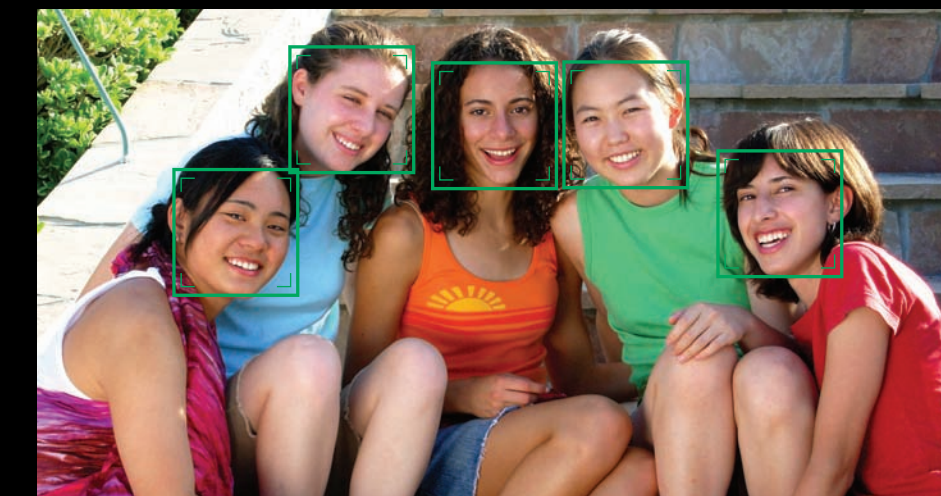

In-Camera Premium Features!

Face-Priority AF

Automatically finds and focuses on up to 12 faces to ensure superb portraits with clear, crisp focus.

In-Camera Red-Eye Fix™

This in-camera feature automatically fixes most typical occurrences of red-eye.

D-Lighting

Compensates for underexposed images or insufficient flash by automatically adding light and detail to selected shots where needed, without affecting properly exposed areas.

Bring Your Circle Closer.

my **Picturetown**

FREE photo storage and sharing

versatility reaches new heights

share your experience like never before