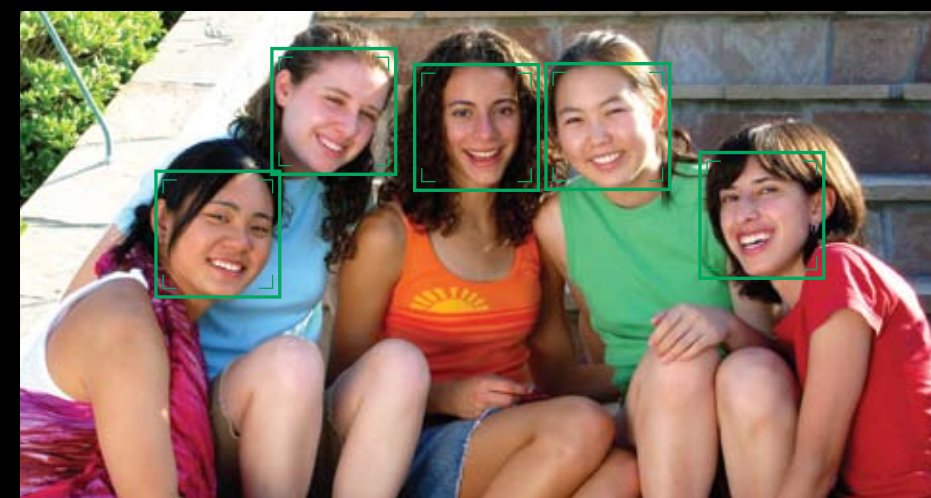

Face-Priority AF

Automatically finds and focuses on up to 12 faces to ensure superb portraits with clear, crisp focus.

Simply better portraits

remarkably thin razor sharp

incredibly slim with a wide range of possibilities