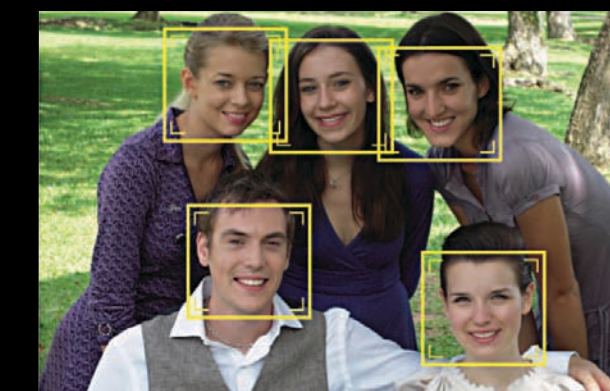

**Automated and optimized shooting modes**

Smart Tracking Mode enhances the carefree shooting experience by automatically following the movement of your subject to ensure clear focus. Nikon's new Smart Scene Selector Mode provides carefree shooting in a variety of scenes by recognizing the setting and automatically selecting the appropriate scene mode. Smile Mode helps to faithfully record precious smiles in the brief instants they appear. And Food Mode makes it easy to capture delectable close-ups at the dinner table.

**Optical VR image stabilization**

without vibration reduction

with vibration reduction

VR image stabilization

Nikon's optical VR image stabilization compensates for camera shake to produce clearer, sharper results in lower light or unsteady conditions. Active full time, VR's stabilizing effects also aid in smooth, easy framing and shooting.

**Face-Priority AF**

Automatically finds and focuses on up to 12 faces to ensure superb portraits with clear, crisp focus.

Simply better portraits

\* Among digital cameras (as of July 2, 2008, according to research conducted by Nikon Corporation)

**incredible digital unwired**

share memories on the go