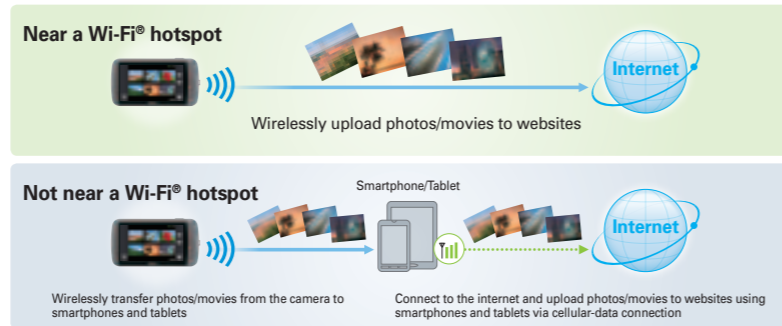

## COOLPIX S800c

16.0 effective megapixels | 10x Zoom | 3.5-inch OLED | White | Black

### Let Android™ set you free

Now that COOLPIX is powered by Android and has built-in Wi-Fi®, uploading your favorite pictures is simple. Download your favorite photo apps directly to the COOLPIX S800c with Google Play™. It can download pictures posted by your friends and family so you can view them on your 3.5-inch, approx. 819k-dot, high-resolution, OLED touch screen. Plus, you can wirelessly transfer images from your camera to smartphones and tablets. It's simple, it's fast, and it's totally wireless.