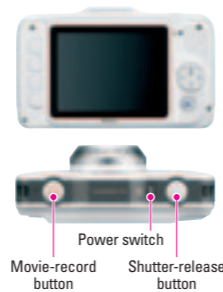

Large buttons with a simple layout make taking pictures easy

Simplicity is essential to this camera's smart design. Buttons are carefully positioned and sized so that virtually anyone can manipulate them. Four buttons on the back panel, for example, are intuitively aligned to ensure effortless operation. And the user interface menu is not only simple to understand — it is also easy to view, thanks to the large, clear LCD monitor on which it appears.

Gather family and friends and share photos with a slide show

A built-in album-making feature lets you create original scrapbooks or slide shows of favorite pictures with animated effects and music. For each picture, two voice messages can be recorded for sharing personal thoughts about precious memories with friends and family.

Other Features

- High-performance NIKKOR lens
- EXPEED C2 image-processing engine
- HD 720p movie recording
- 10.1 effective megapixels achieved with CCD image sensor
- 9 optimized scene modes

COMFORT LONG ZOOM

Long zoom power and easy operation go to great lengths

These cameras pack far-reaching zoom capability into larger, more comfortable designs. Lens-shift VR technology will ensure each of your photos is satisfyingly crisp and clear, even when fully zoomed in or in low light. Using these cameras will open opportunities for you to shoot fantastic images, near or far.