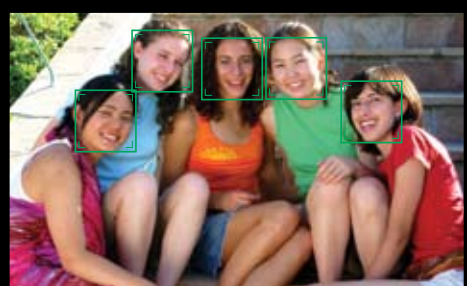

Face-Priority AF
Automatically finds and focuses on up to 5 faces to ensure superb portraits with clear, crisp focus.

stunningly fast
astonishingly small
sharp and smart with a style of its own

* Among compact digital cameras equipped with 28mm (35mm format) zoom lens and optical vibration reduction as of January 29, 2008 (according to research conducted by NIKON CORPORATION).