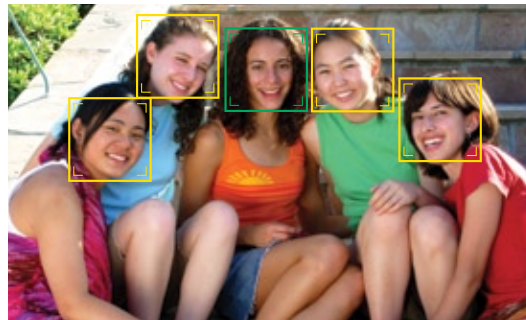

ISO 1000 Capability

Better pictures in lower light

Accurately measuring available light, the COOLPIX L14 automatically selects the best sensitivity setting. And with an impressive sensitivity range up to ISO 1000, it's easy to take great-looking pictures in low light conditions.

Simply better portraits

Face-Priority AF Automatically finds and focuses on people's faces to ensure superb portraits with clear, crisp focus.

COOLPIX L14

Digital Camera Specifications

Simply better
portraits