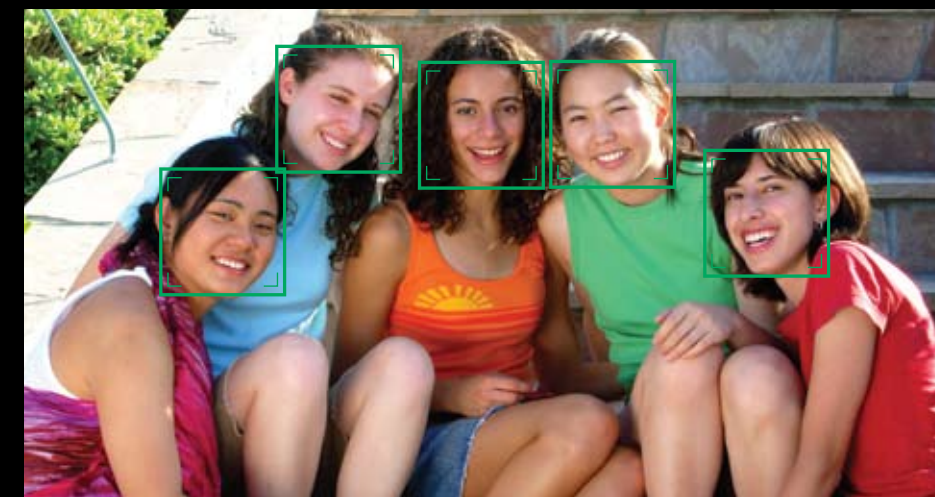

Favorite scenes

It's as simple as selecting your three favorite scene modes and registering them to appear in the main Mode menu for easier access. And, you can easily change your selections whenever your mood or preferences change.

Face-Priority AF

Automatically finds and focuses on up to 5 faces to ensure superb portraits with clear, crisp focus.

slim and steady

capture the moment exactly how you remember it