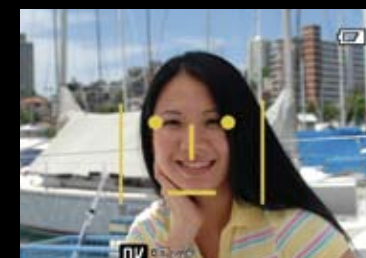

5x Zoom-NIKKOR glass lens

Exceptional image quality with greater creative freedom distinguishes the 5x Zoom-NIKKOR lens (36-180mm 35mm format equivalent) for the COOLPIX S550. Employing four aspherical elements and delivering telephoto reach up to 180mm, its quality NIKKOR optics also allow macro shooting from as close as 3.9 inches to your subject.

Electronic VR image stabilization

without vibration reduction

with vibration reduction

Compensating for the effects of camera shake to realize sharper results, electronic VR image stabilization frees you to enjoy capturing special moments without worrying about slight hand movements, particularly in lower light conditions.

10.0 megapixels of pure imaging power

That's plenty of sharp resolution to capture the finest details, crop creatively and produce beautiful enlargements. Optimizing performance and color reproduction is an advanced new image-processing engine, EXPEED.

Smile and blink recognition

Smile and blink recognition notification functions both help capture those precious smiles in the brief instants they appear. Smile recognition displays a gauge that detects when your subject smiles. Blink recognition notifies you when it detects that a subject has blinked, and allows you to immediately retake the shot.