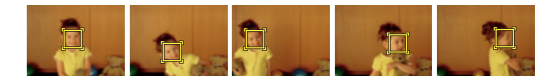

Subject tracking enhances your shooting experience by following the movement of your subject.

A P7700 P330 P520 S800c AW110 S9400
S6500 S5200 S3500 S2700

Full HD Movie

HD Movie

Those marked with the Full HD logo can record at 1920 x 1080 pixels (1080p).

A P7700 P330 P520 S800c
AW110 L820 L610 S9400 S6500
S5200

COOLPIX cameras that carry the HD logo can record at 1280 x 720 pixels (720p).

S01 S31 L320 S3500 S2700
L28 L27

Rugged Reliability

Water-resistant, shock-resistant, and weather-resistant COOLPIX models are built tough enough to perform well while enjoying outdoor activities at any time of the year.

AW110 S31

Built-in GPS

A high-performance GPS chip records the latitude and longitude, locating where each picture was taken.

P330 P520 S800c AW110

Built-in World Map

Offers a handy reference by displaying the location where pictures were taken, or the route defined by log records made using the GPS chip.

AW110

3D Photography

3D image shooting capability makes it easy to create composite images that achieve realistic playback on 3D-capable TVs and computers.